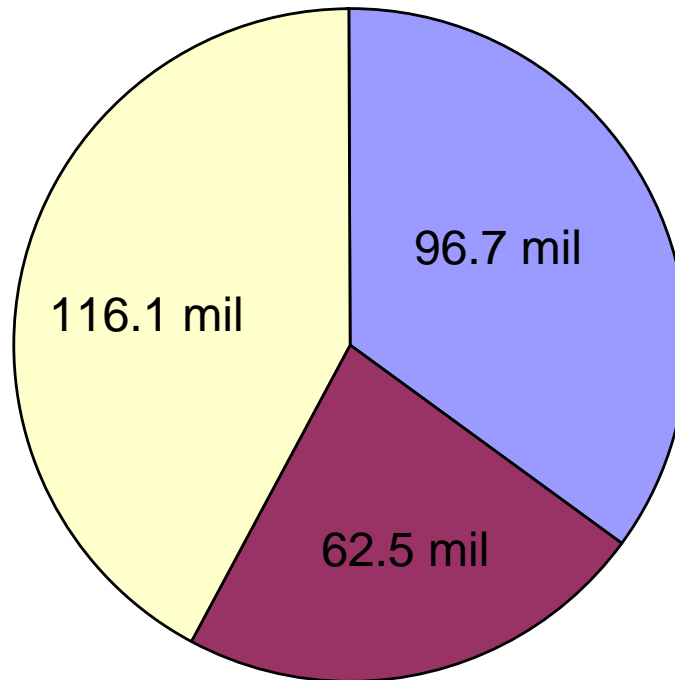

Sacramento Sheriff's Department

Funded Position Breakdown

■ Correctional Services
(Main Jail, RCCC, Work
Release)

■ Reimbursable Operations
(Airport Security, Rancho
Cordova PD, Grants, etc)

■ Remaining Positions
Available for Reductions