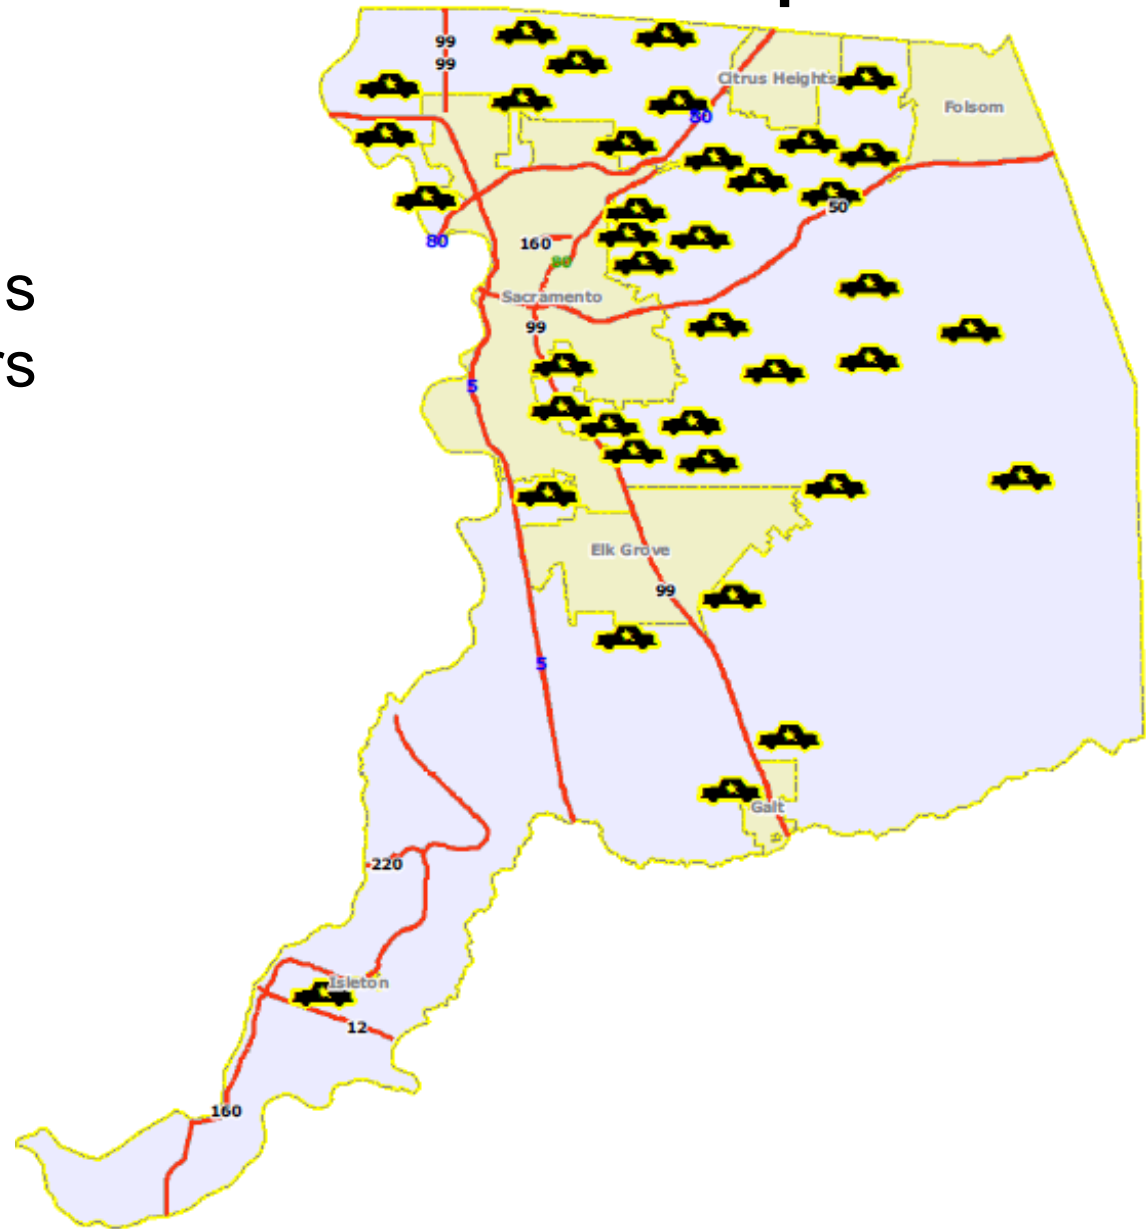

Sacramento Sheriff's Department

Current staffing levels support 38 patrol cars working 24 / 7