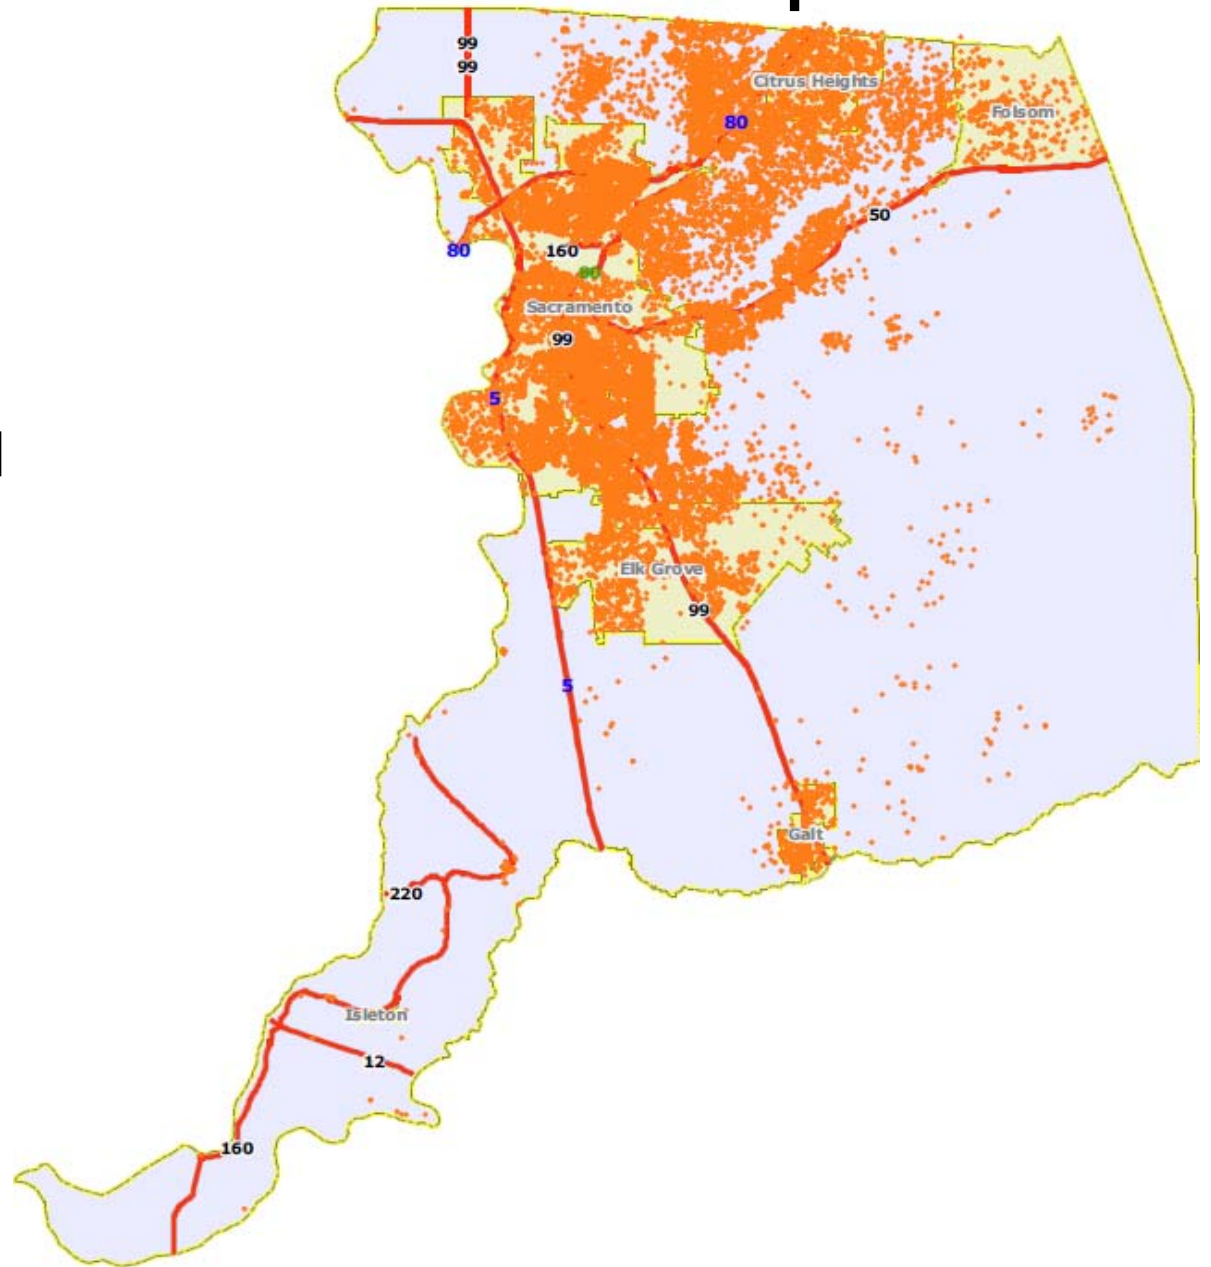

Sacramento Sheriff's Department

Known Probationers
and Parolees: 32,031