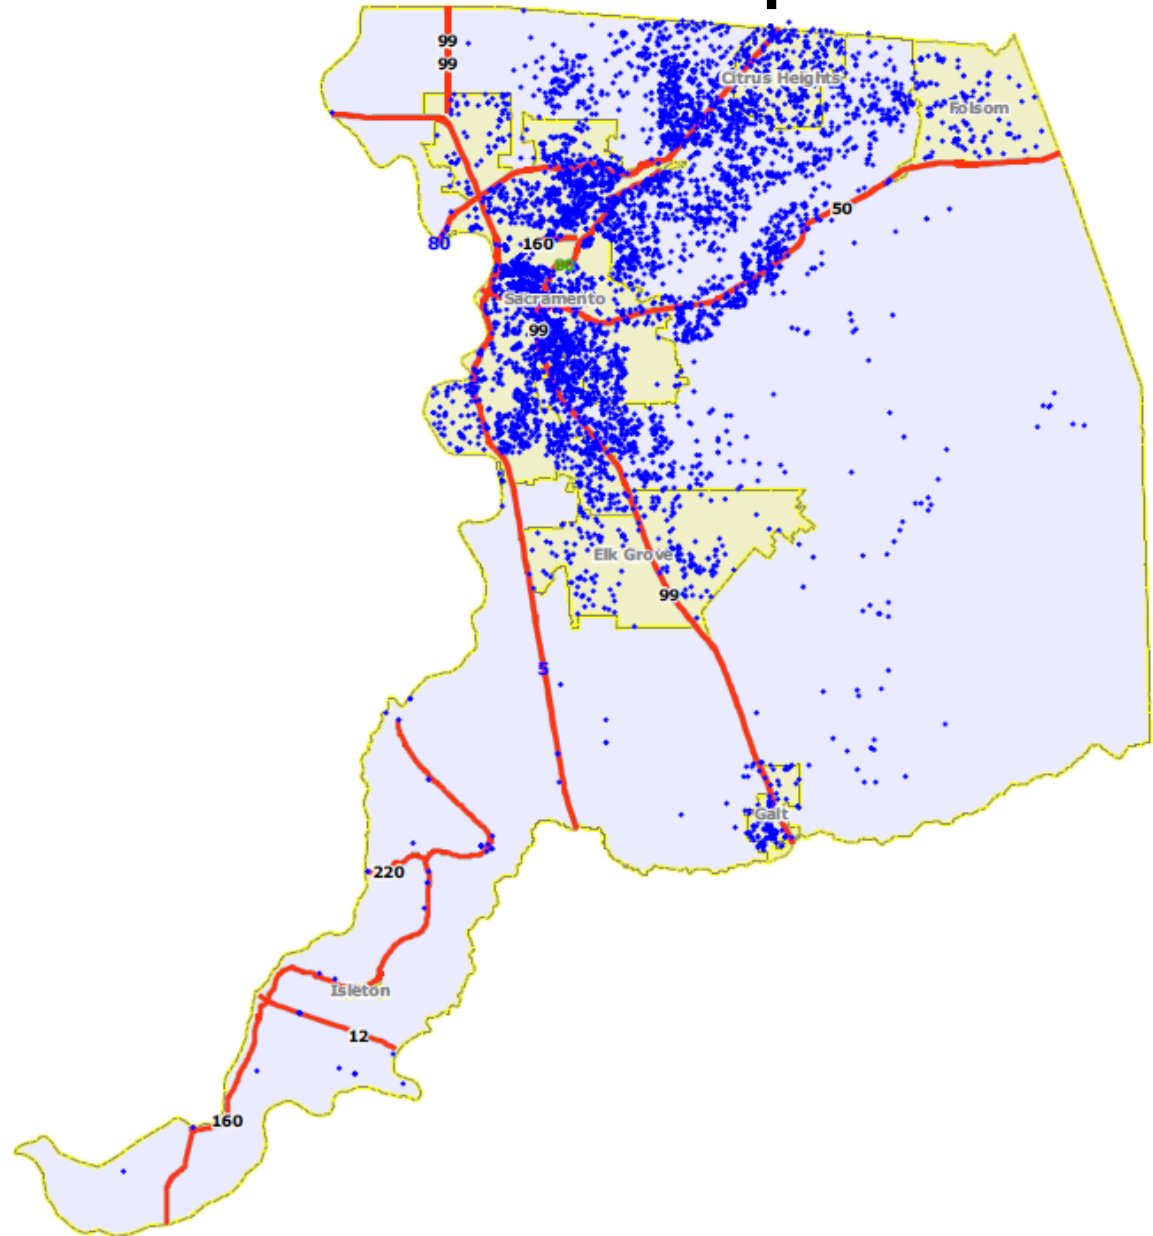

Sacramento Sheriff's Department

Sex Offenders: 6,376