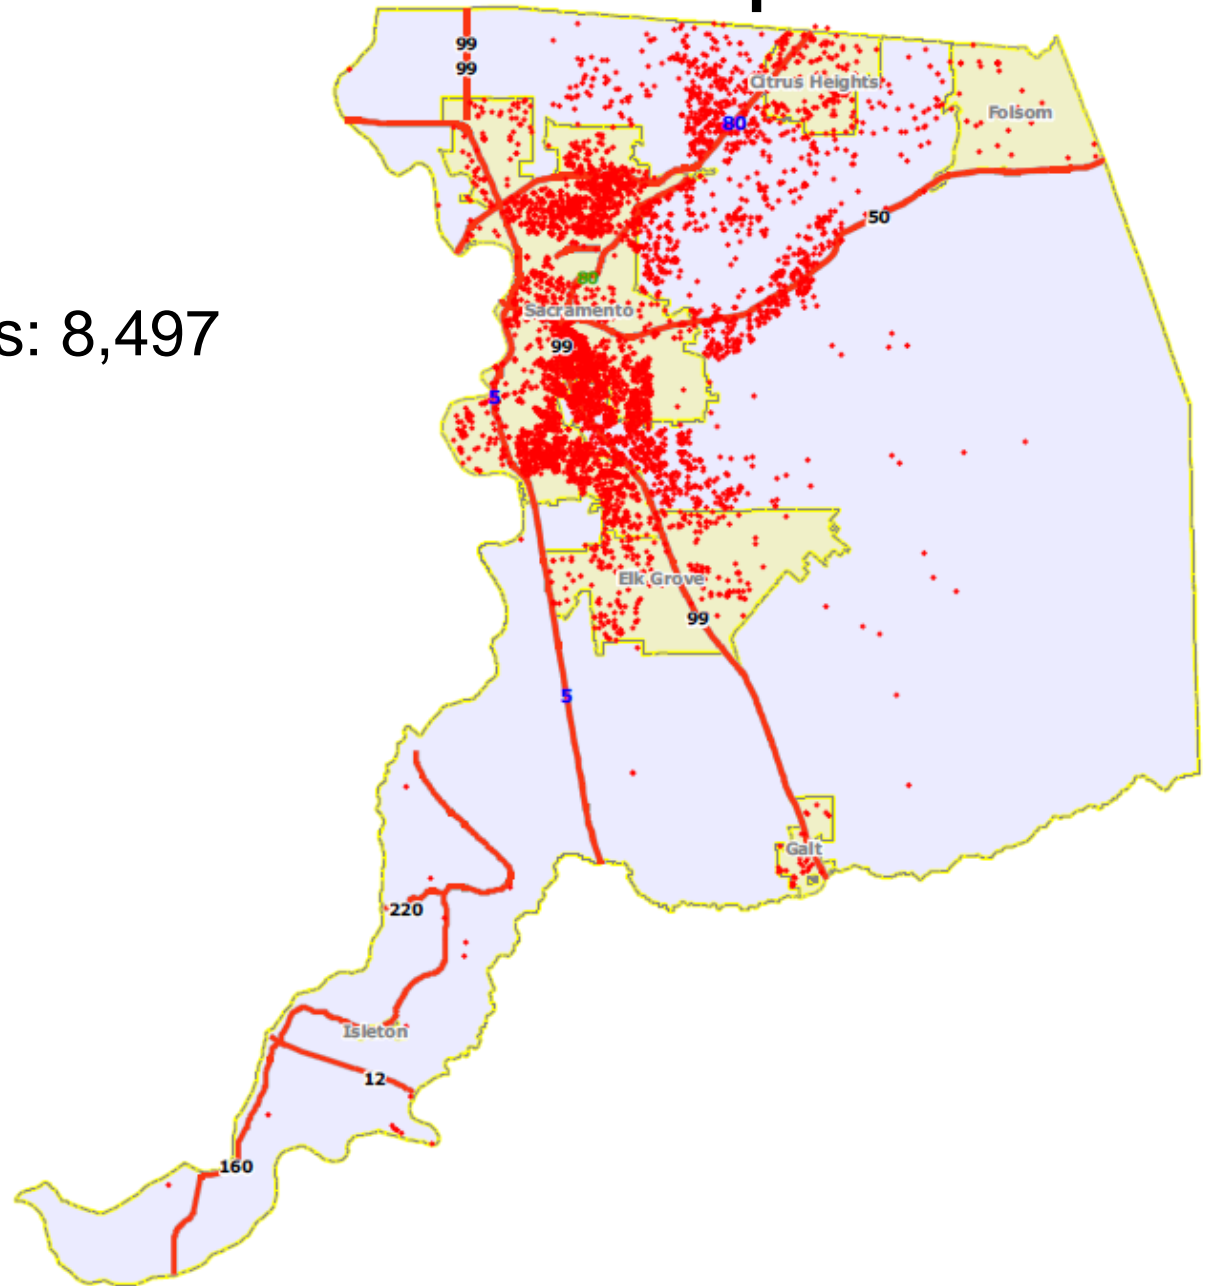

Sacramento Sheriff's Department

Known Gang Members: 8,497