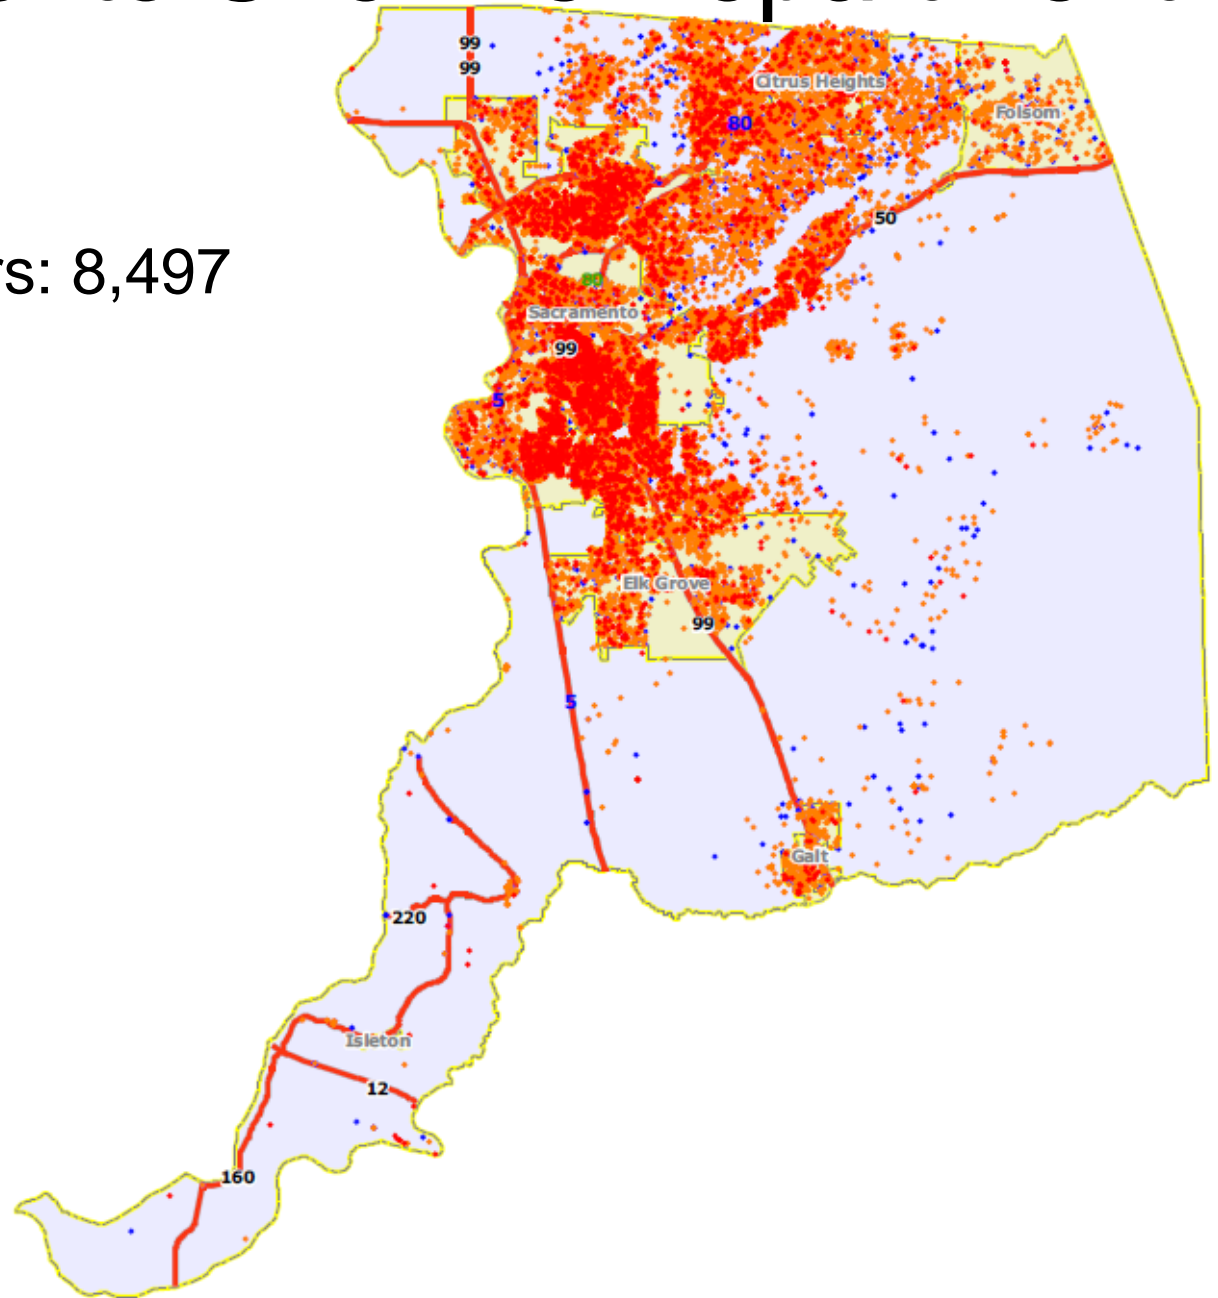

Sacramento Sheriff's Department

Known Gang Members: 8,497

Sex Offenders: 6,376

Known Probationers
and Parolees: 32,031