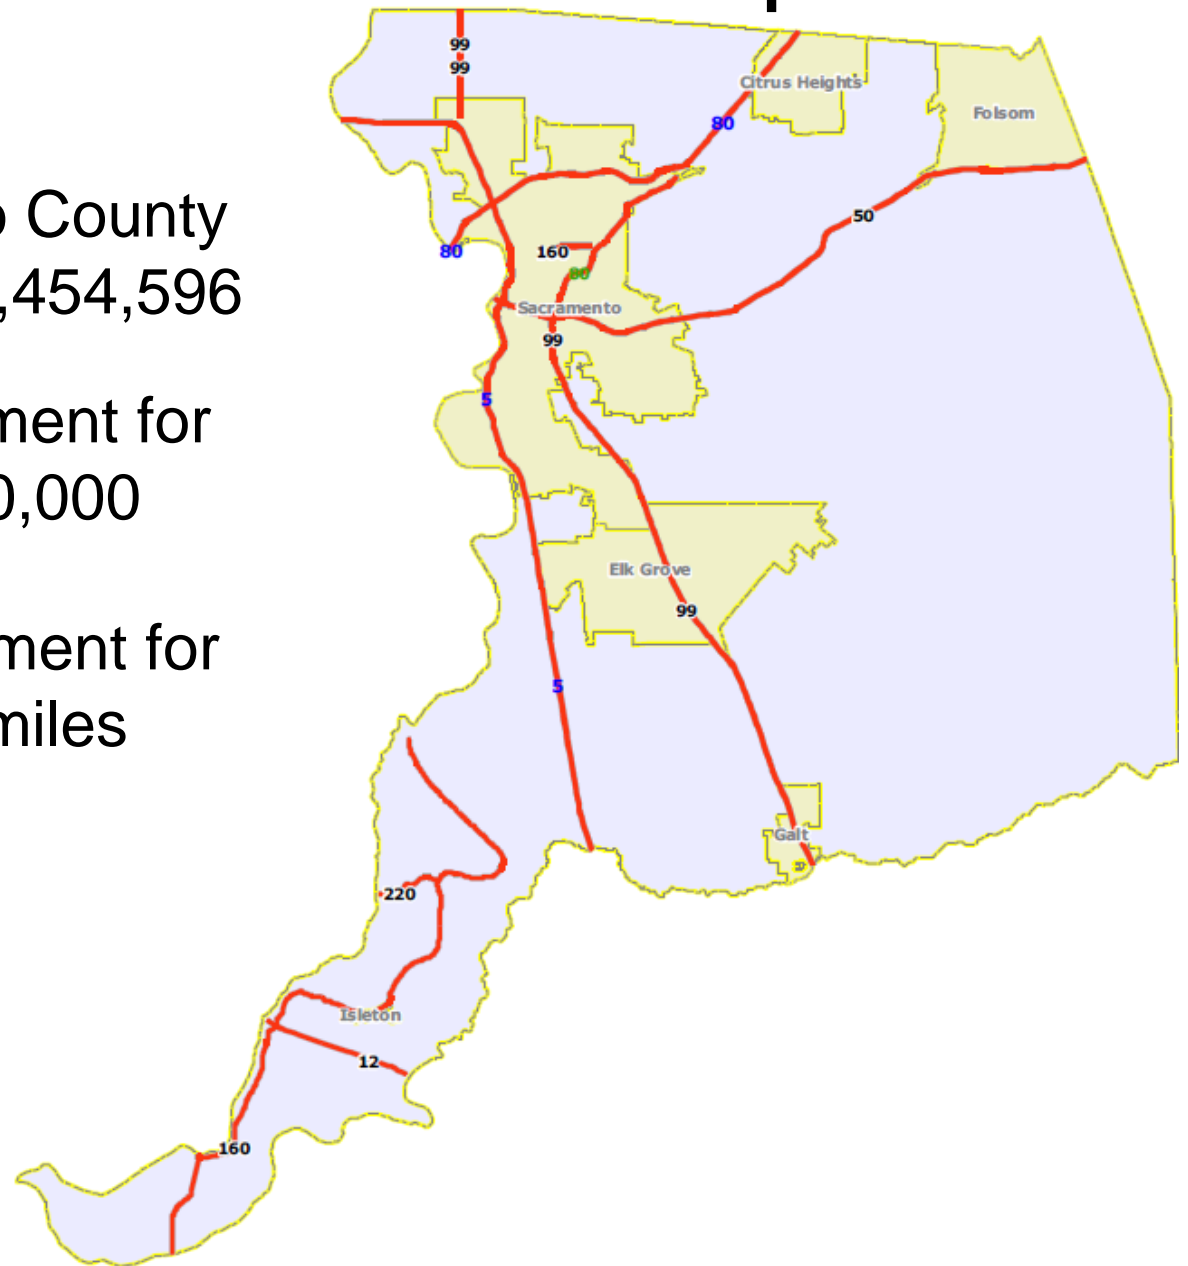

# Sacramento Sheriff's Department

Projected Sacramento County population for 2010: 1,454,596

Primary Law Enforcement for population of over 560,000

Primary Law Enforcement for area of over 835 sq. miles

# Sacramento Sheriff's Department

Steps planned to mitigate the \$80 Million Dollar short fall

A map of Sacramento County, California, showing major highways (99, 80, 160, 5, 220, 12, 160) and cities (Citrus Heights, Folsom, Sacramento, Elk Grove, Galt, Yuba City, Marysville, Colusa, Knightsbridge, Yuba City, Marysville, Colusa, Knightsbridge). The map is overlaid with a red outline representing the department's jurisdiction.