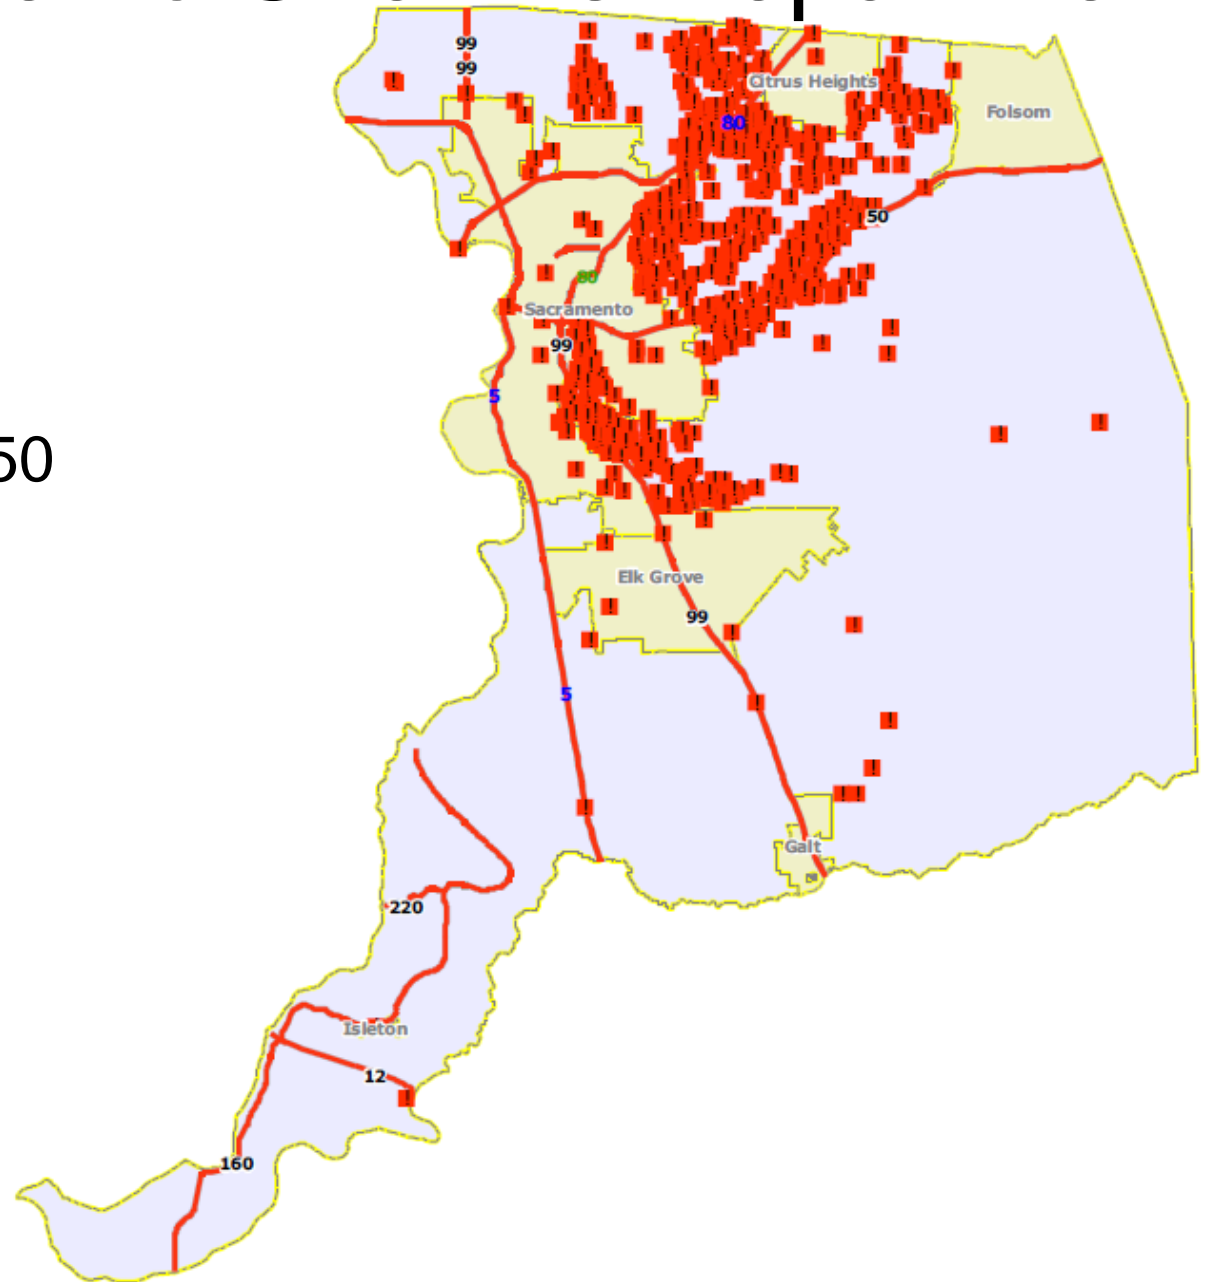

Sacramento Sheriff's Department

Average Day's Call
Volume to Sheriff's
911 Call Center: 1650

Average Day's
Resulting Patrol
Events: 929